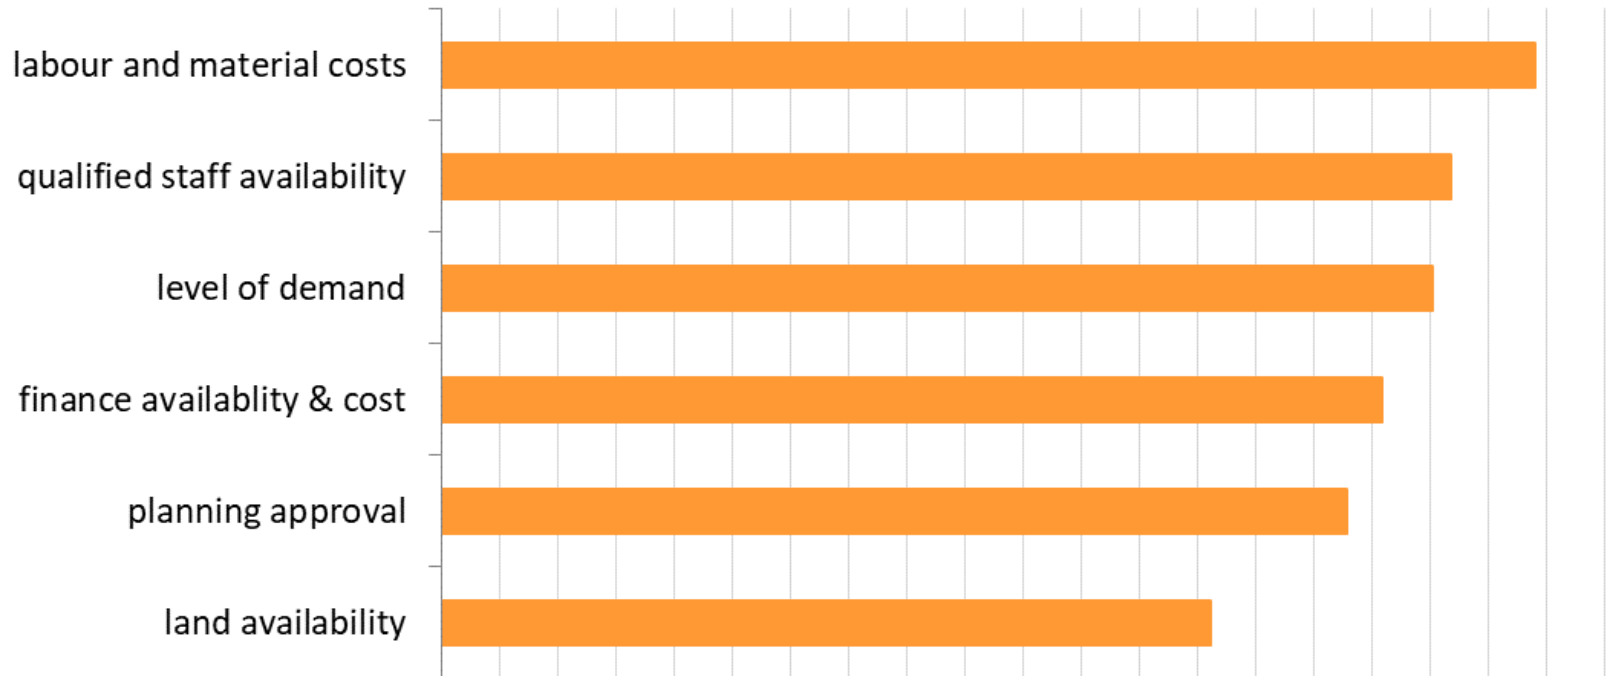

Constraints - Sunshine Coast