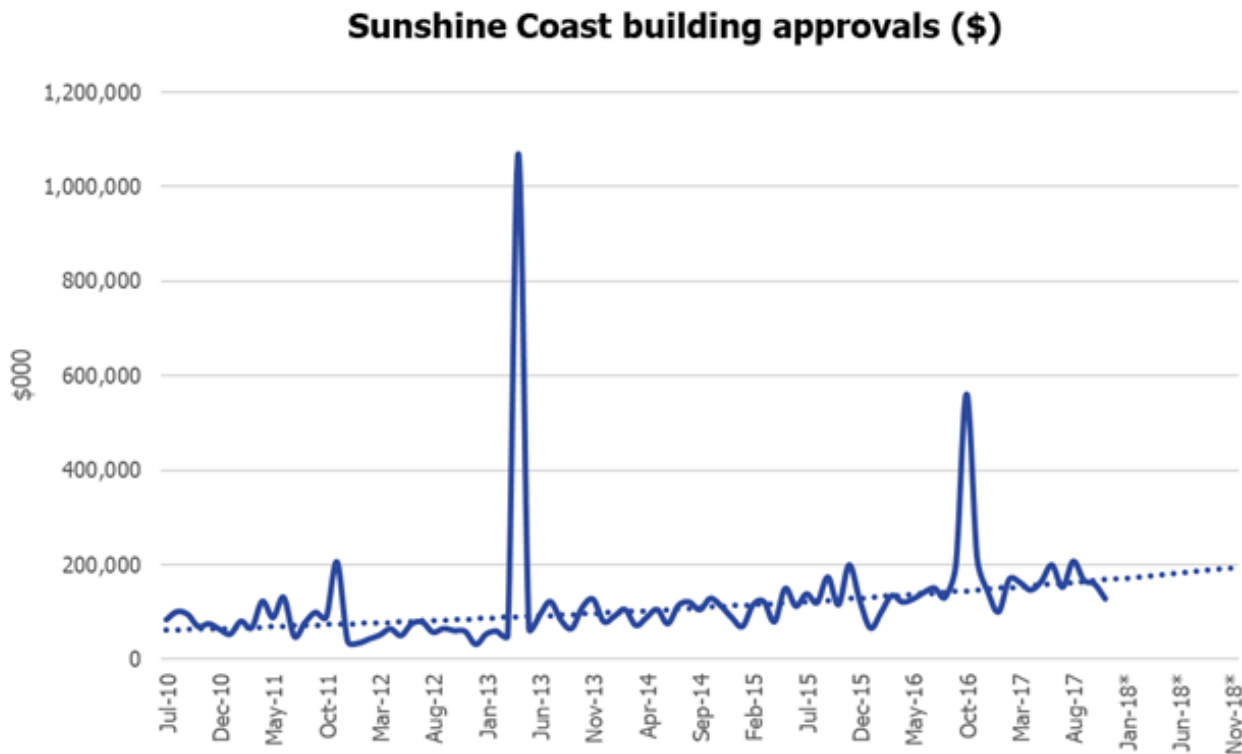

Sunshine Coast into 2018

Source Master Builders & ABS

The home of building