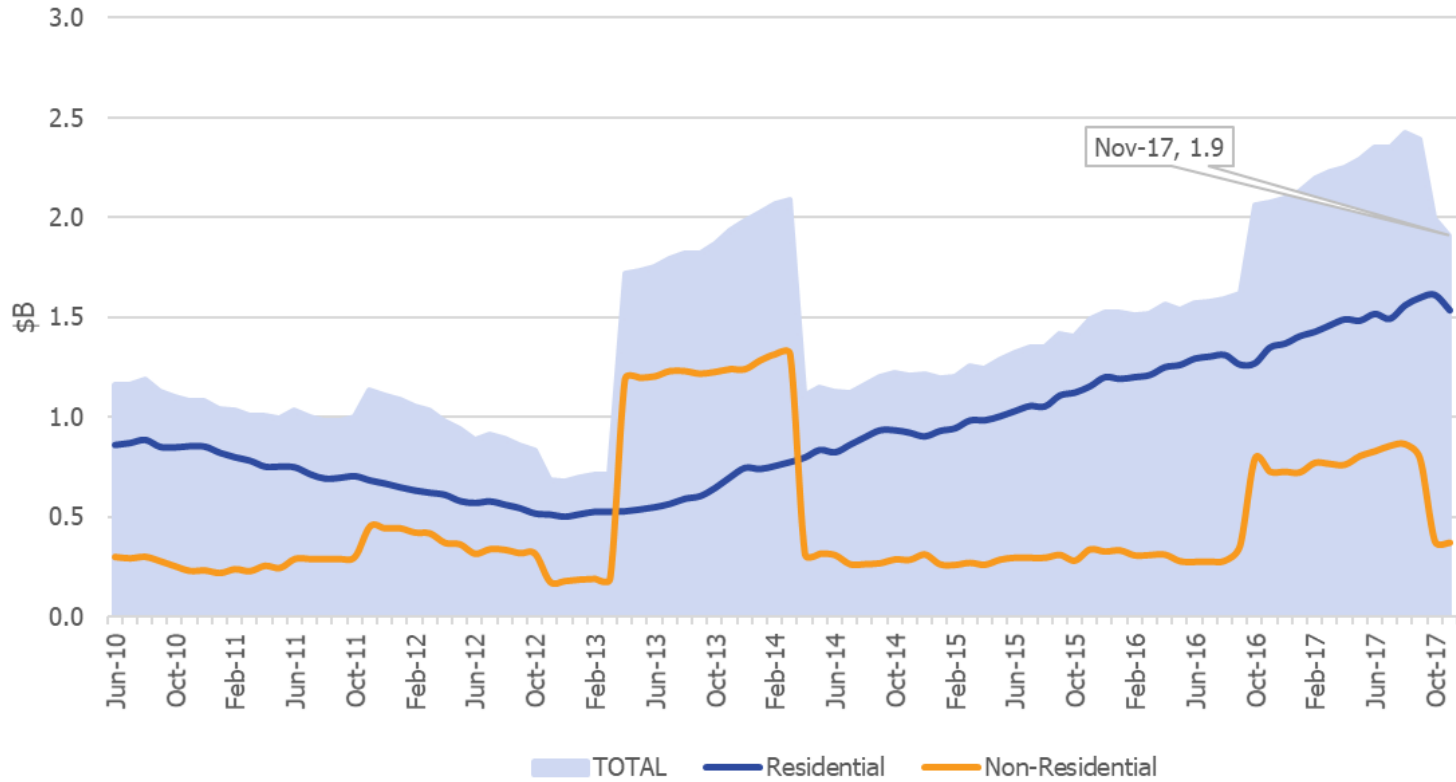

## Sunshine Coast building approvals \$ value, 12 month totals

Source Master Builders & ABS

*The home of building*

## Sunshine Coast - new dwellings approved (12 month totals)

Source Master Builders & ABS