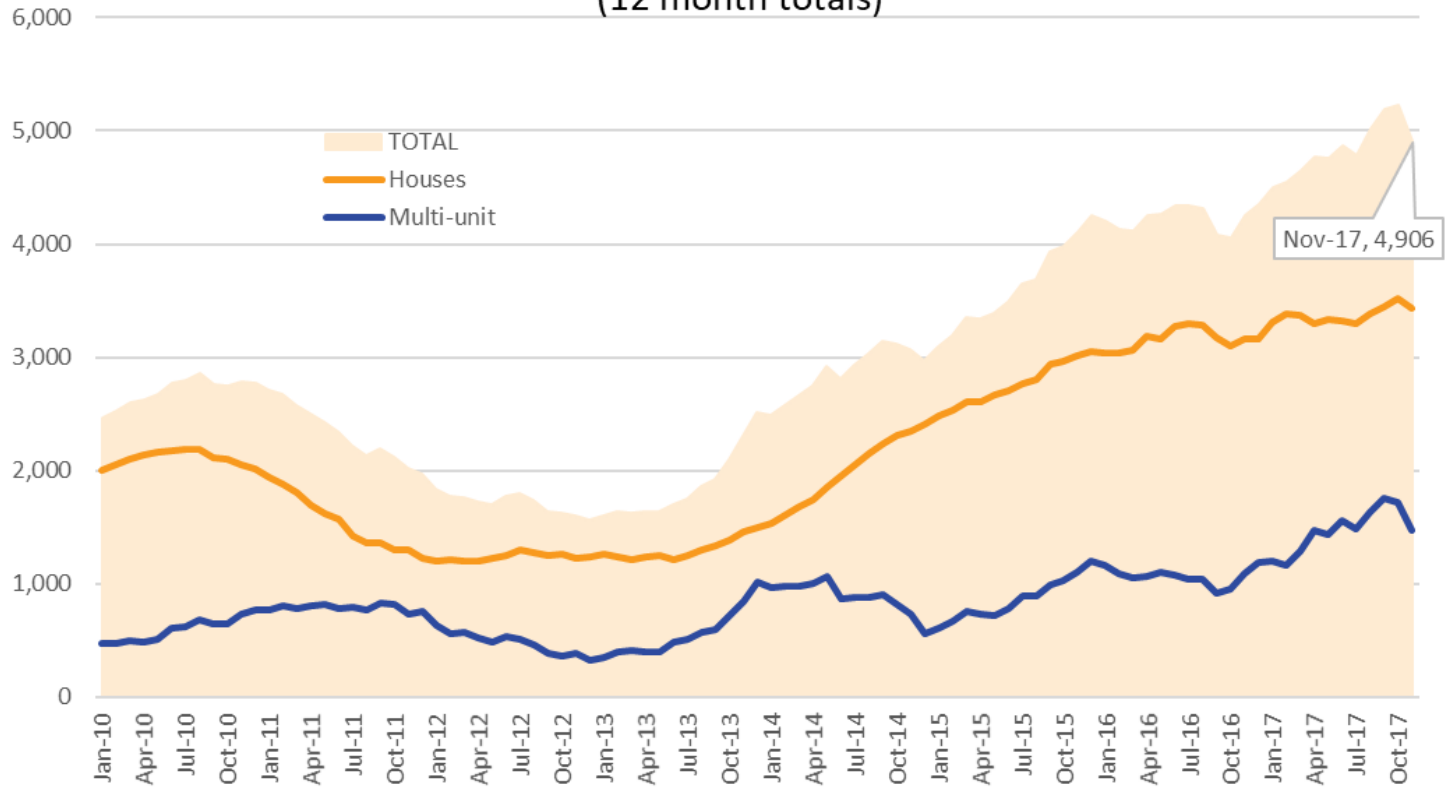

## Sunshine Coast building approvals \$ value, 12 month totals

Source Master Builders & ABS

*The home of building*

## Sunshine Coast - new dwellings approved (12 month totals)

Source Master Builders & ABS