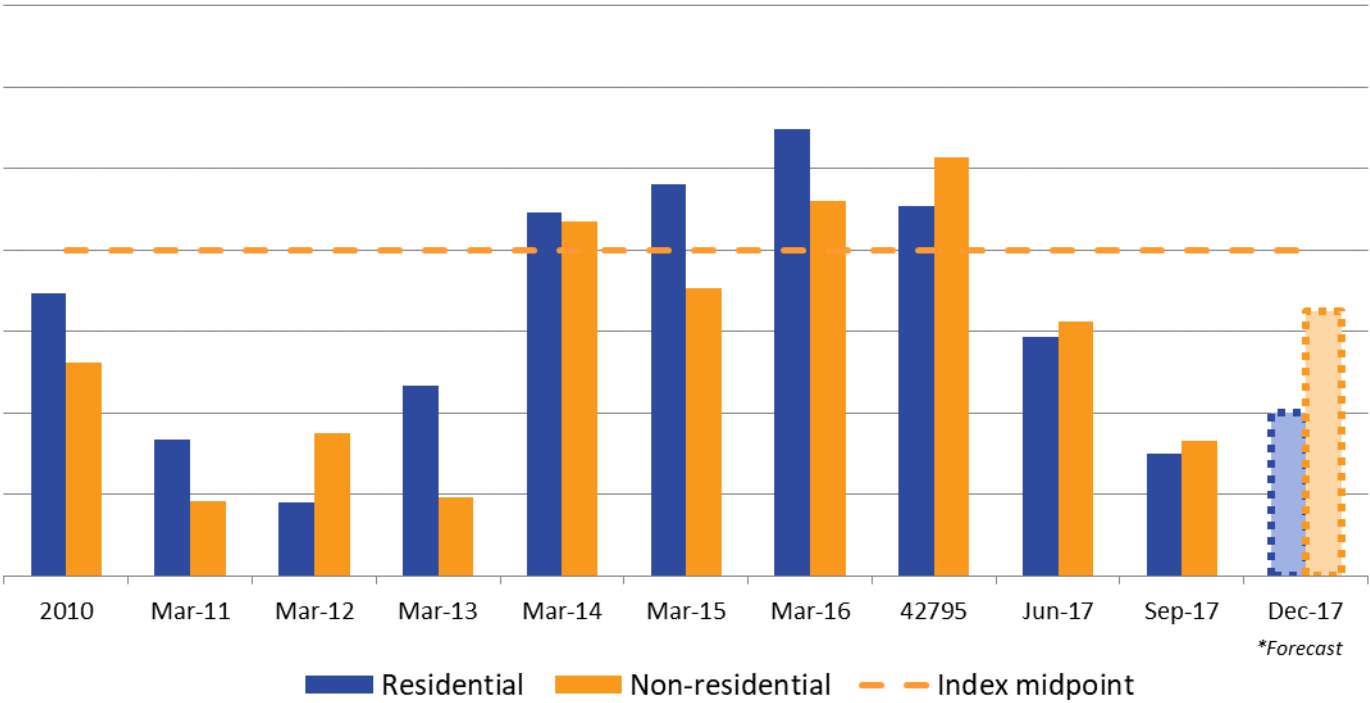

Industry outlook

Trading conditions - Sunshine Coast