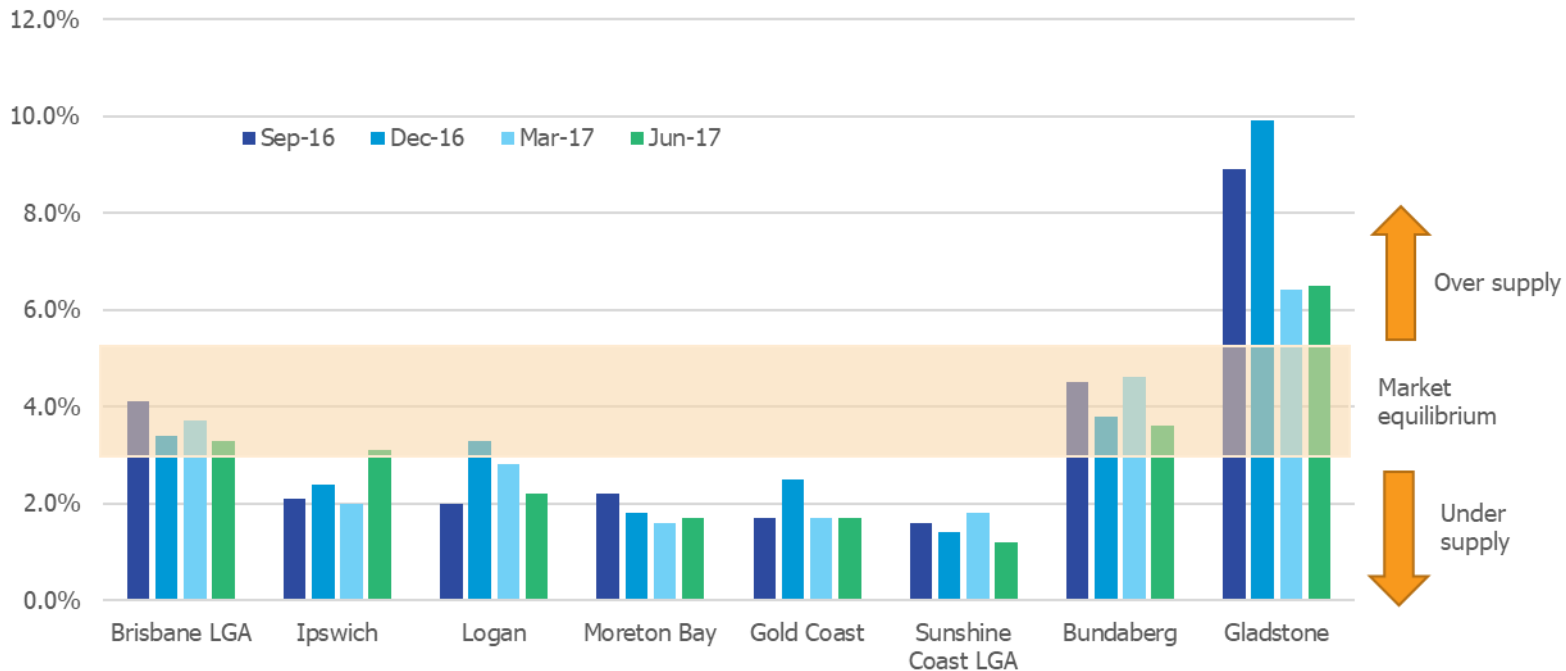

Rental vacancy rates

Source Master Builders & REIQ