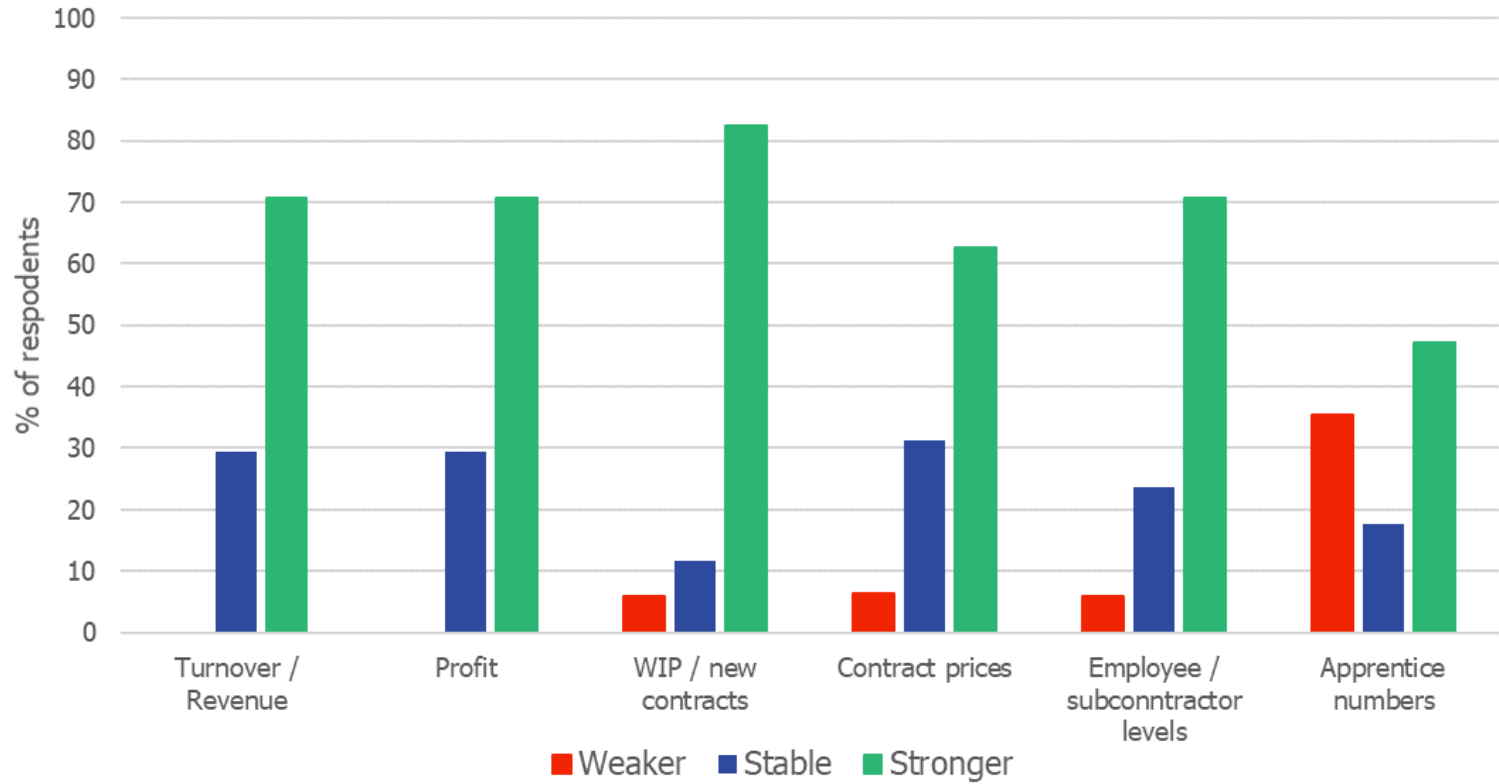

## Sunshine Coast - new dwellings approved (12 month totals)

Source Master Builders & ABS

## Business Performance - Sunshine Coast

Source Master Builders